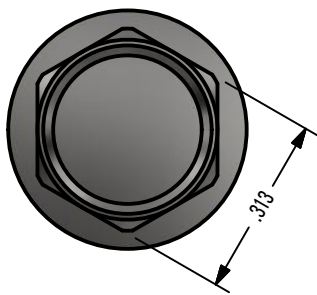

*** SNO GEM PRODUCT CUT SHEET ***

GENERAL NOTES:

1. FOR CLARITY THIS DRAWING IS NOT TO SCALE.
2. CONTACT THE MANUFACTURER FOR RECOMMENDED LAYOUTS, SPACING, AND ADDITIONAL DETAILS.
3. INSTALLATION MUST BE COMPLETED WITH MANUFACTURERS WRITTEN SPECIFICATIONS AND INSTALLATION INSTRUCTIONS.
4. THESE DRAWINGS ARE SUBJECT TO CHANGE WITHOUT NOTICE.

DRAWN BY:	rhoeffleur
DATE:	1/27/2018
SCALE:	N.T.S.
MATERIAL:	Stainless Steel

THE INFORMATION HEREIN IS CONFIDENTIAL AND PROPRIETARY AND IS NOT TO BE DISCLOSED OR DELIVERED TO THIRD PARTIES WITHOUT THE PRIOR WRITTEN CONSENT OF SNO GEM, INC.