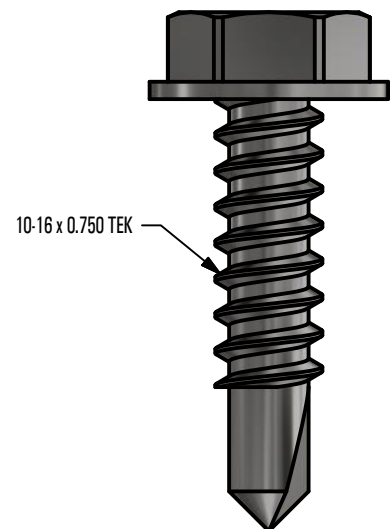

*** SNO GEM PRODUCT CUT SHEET ***

GENERAL NOTES:

1. FOR CLARITY THIS DRAWING IS NOT TO SCALE.
2. CONTACT THE MANUFACTURER FOR RECOMMENDED LAYOUTS, SPACING, AND ADDITIONAL DETAILS.
3. INSTALLATION MUST BE COMPLETED WITH MANUFACTURERS WRITTEN SPECIFICATIONS AND INSTALLATION INSTRUCTIONS.
4. THESE DRAWINGS ARE SUBJECT TO CHANGE WITHOUT NOTICE.

RIGHT VIEW

Raising the Bar in Snow Retention

4800 METALMASTER WAY - MCHENRY, IL 60050

PHONE: 815.477.GEMS WEBSITE: WWW.SNOGEM.COM
FAX: 815.455.GEMS E-MAIL: INFO@SNOGEM.COM

10-16 x 0.750 TEK

DRAWN BY:	rhoeffleur
DATE:	1/27/2018
SCALE:	N.T.S.
MATERIAL:	Stainless Steel

THE INFORMATION HEREIN IS CONFIDENTIAL AND PROPRIETARY AND IS NOT TO BE DISCLOSED OR DELIVERED TO THIRD PARTIES WITHOUT THE PRIOR WRITTEN CONSENT OF SNO GEM, INC.