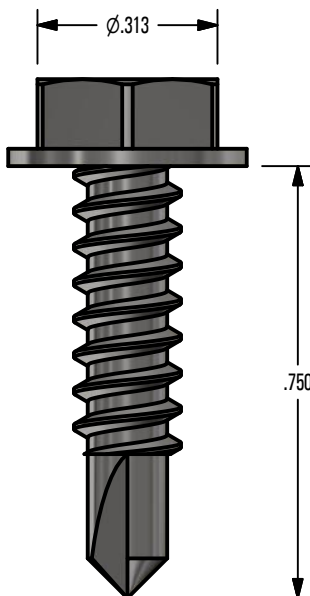

*** SNO GEM PRODUCT CUT SHEET ***

GENERAL NOTES:

1. FOR CLARITY THIS DRAWING IS NOT TO SCALE.
2. CONTACT THE MANUFACTURER FOR RECOMMENDED LAYOUTS, SPACING, AND ADDITIONAL DETAILS.
3. INSTALLATION MUST BE COMPLETED WITH MANUFACTURERS WRITTEN SPECIFICATIONS AND INSTALLATION INSTRUCTIONS.
4. THESE DRAWINGS ARE SUBJECT TO CHANGE WITHOUT NOTICE.

TOP VIEW

FRONT VIEW

RIGHT VIEW

Raising the Bar in Snow Retention

4800 METALMASTER WAY - MCHENRY, IL 60050

PHONE: 815.477.GEMS WEBSITE: WWW.SNOGEM.COM
 FAX: 815.455.GEMS E-MAIL: INFO@SNOGEM.COM

10-16 x 0.750 TEK

DRAWN BY:	rhoeffleur
DATE:	1/27/2018
SCALE:	N.T.S.
MATERIAL:	Stainless Steel

THE INFORMATION HEREIN IS CONFIDENTIAL AND PROPRIETARY AND IS NOT TO BE DISCLOSED OR DELIVERED TO THIRD PARTIES WITHOUT THE PRIOR WRITTEN CONSENT OF SNO GEM, INC.